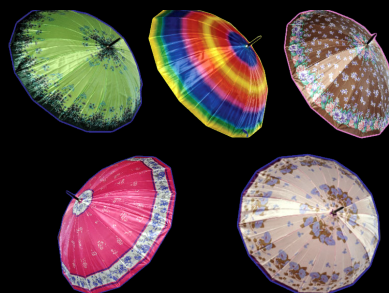

**NF-UMB3237**

12-\$4.50 | 24-\$4.00 | 48-\$3.50

**ASSORTED STYLE  
LARGE UMBRELLA  
48/CASE**

**NF-UMB3268**

12-\$4.75 | 24-\$4.50 | 48-\$4.25

**LARGE RAINBOW  
PRINT UMBRELLA  
48/CASE**

**NF-HORSE**

12-\$6.75 | 36-\$6.50 | 72-\$6.00