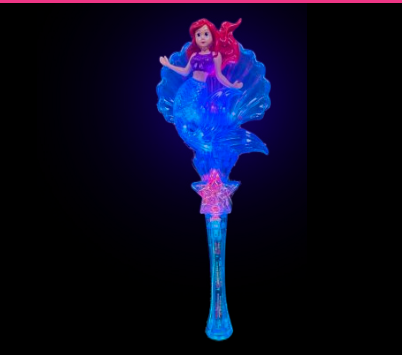

**FL-WANDNEONSN**

12-\$4.25 | 36-\$4.00 | 72-\$3.75

**SNOWFLAKE NEON WAND 72/CASE**

**FL-WANDMERMAID**

**WOW!** \$2.00

**MUSICAL LED DISCO WAND WITH MERMAID HANDLE 96/CASE**

**FL-WANDMM**

12-\$3.50 | 24-\$3.25 | 48-\$3.00