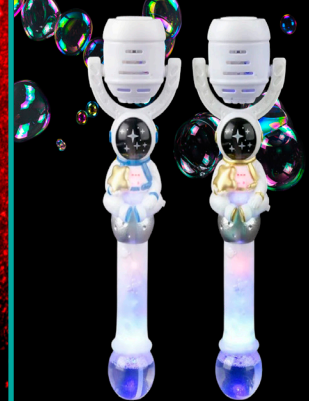

FL-BUWANDSPACE

12-$5.25 | 24-$5.00 | 36-4.75

SPACE MAN GATLING STYLE BUBBLE WAND 36/CASE