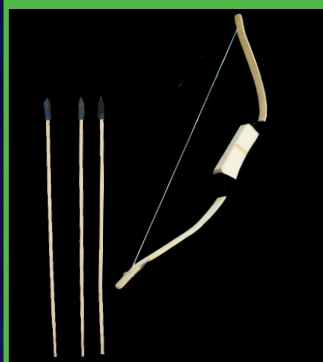

12-\$3.25 | 60-\$3.00 | 120-\$2.75

**ASSORTED STYLE HAND  
CARVED WOODEN SLING SHOT  
120/CASE**

**R-WDSLINGBB**

12-\$3.25 | 60-\$3.00 | 120-\$2.75

**BLACK BEAR HAND CARVED  
WOODEN SLING SHOT  
120/CASE**

**R-WOODWALK**

12-\$5.00 | 24-\$4.75 | 48-\$4.50

**HAND CARVED WOODEN  
WALKING STICK WITH  
RUBBER BOTTOM  
AND HAND STRAP  
48/CASE**

**R-WOODENBOW**

6-\$3.50 | 12-\$3.50 | 24-\$3.25

**25" WOODEN BOW  
AND ARROW SET  
24/CASE**