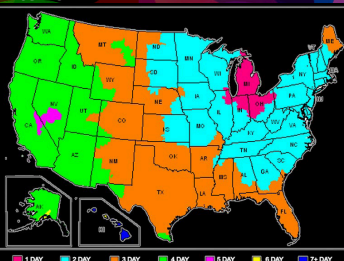

SHIPPING

Most orders are shipped from Oak Park, Michigan warehouse. We can also ship directly from our factory in China for larger orders. Ground shipments are sent via Ground Freight, recommended by us for best shipping price, are quoted per shipment with various carriers. All shipping charges are calculated using exact weight, box dimensions and destination details to provide the most efficient and cost effective means for delivery. Estimated transit times are shown on the maps below. **Please note that transit times are estimated, and may vary due to external circumstances.**

RETURN POLICY

Wholesale products are imported in large quantities, therefore, defective product may inadvertently ship to you. All prices are off-set to include a 10% defective product discount, regardless of quantity ordered. We

accept returns for any individual product that contains more than 10% defective pieces. All returns must be pre-approved within 30 days of the shipping date of the original order. Please call 800-809-4569 to make a return/refund claim. If you are unsatisfied with a product, or wish to return a non-defective product, please call for authorization. A 25% restocking fee applies to the return of non-defective products. **Used, reconditioned, clearance and close-out merchandise is sold AS-IS. We DO NOT accept returns for these items**

MERCHANDISE SOLD BY GLOWORKS IMPORTS, INC. IS NOT INTENDED FOR CHILDREN UNDER THE AGE OF 5, WITHOUT DIRECT ADULT SUPERVISION.

Minimum order requirements, pricing, case quantities, display counts, and item availability is subject to change throughout the year. It is our goal to make your experience with Gloworks a positive one. Please be sure to confirm pricing and delivery times to ensure a successful ordering experience. Thank you for ordering with us.

WWW.GLOWORKS.COM

800.809.4569

DISCLOSURE PRICING SUBJECT TO CHANGE DUE TO INCREASING MATERIAL COST, UNPREDICTABLE TARIFFS, AND SHIPPING CHARGES