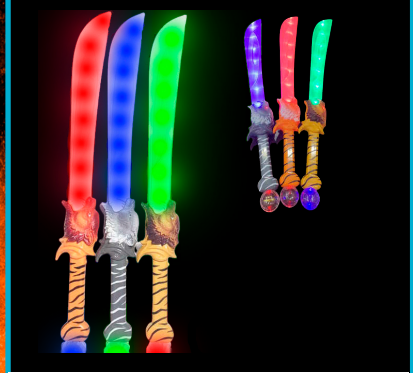

SW-ANIMAL

12-$3.25 | 48-$3.00 | 96-$2.75

ASSORTED STYLE LED ANIMAL SWORD 96/CASE