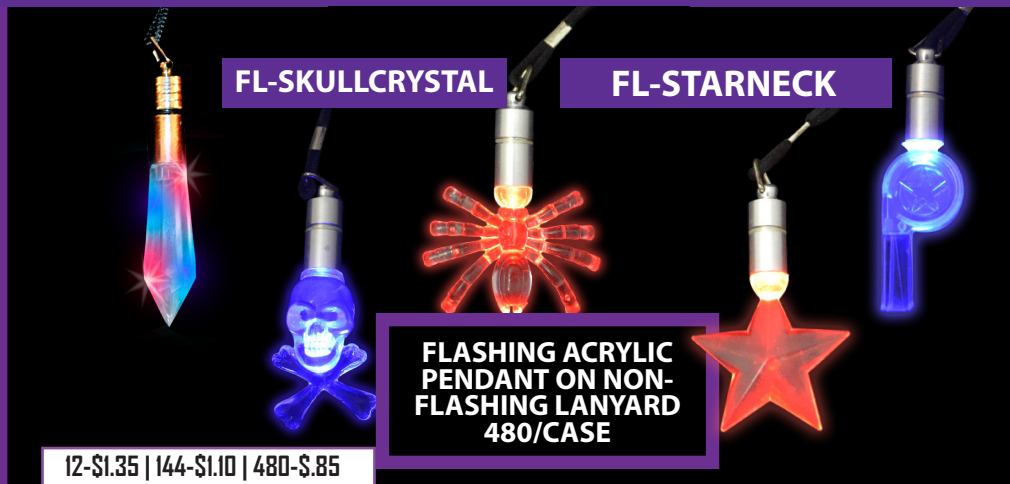

**BE-FLCOWBOY**

12-\$3.75 | 24-\$3.50 | 48-\$3.25

**FLASHING BEADED NECKLACE WITH COWBOY HATS/BOOTS**  
48/CASE

**BE-FL EYEBALL**

12-\$3.75 | 24-\$3.50 | 48-\$3.25

**FLASHING BEADED NECKLACE WITH LIGHT UP EYEBALLS**  
48/CASE

**BE-58181**

\$.65 PER CARD OF 6

**THROW BEADS 6/PACK**  
288/CASE

**FL-DIAMOND**

**FL-SPIDERCRYSTAL**

**FL-WHISTLECRYSTAL**

**FL-SKULLCRYSTAL**

**FL-STARNECK**