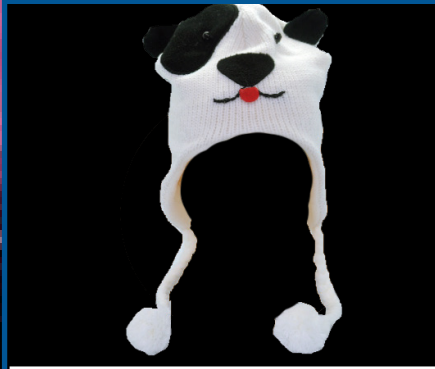

HAT-WOOLDOG

WOOL KNIT DOG ANIMAL HAT
144/CASE