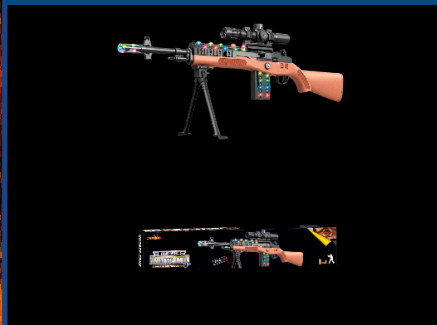

TOY-GUN831B

12-$5.25 | 24-$5.00 | 48-$4.75

**LED MACHINE GUN ON STAND WITH LIGHT AND SOUND BOXED
48/CASE**