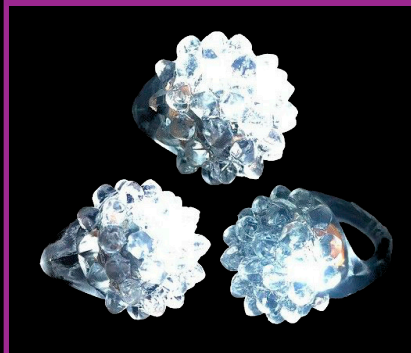

PF-RINGBWH

24-$1.00 | 144-$.85 | 288-$.65

**BUMPY SHAPED CLEAR
LED FLASHING RING
WITH WHITE LED LIGHTS
288/CASE**