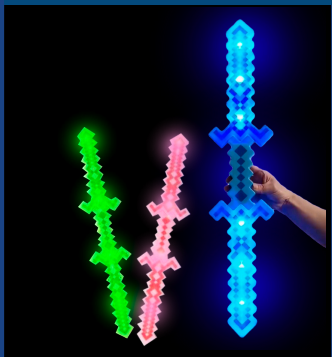

SW-DBLPIX

$2.50

LED ASSORTED COLOR FLASHING DOUBLE SIDED PIXEL SWORD
72/CASE