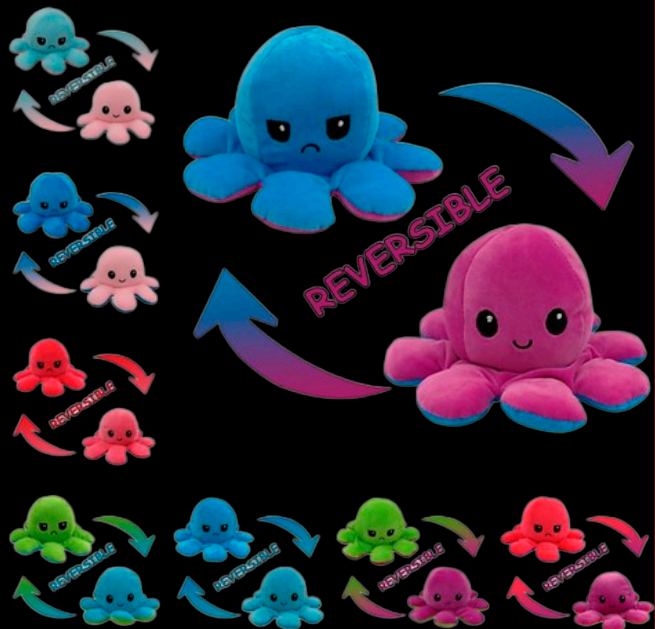

R-OCTOPUS50 20"

12-$6.75 | 20-$6.50 | 40-$6.00

**ASSORTED COLOR REVERSIBLE PLUSH OCTOPUS
40/CASE**