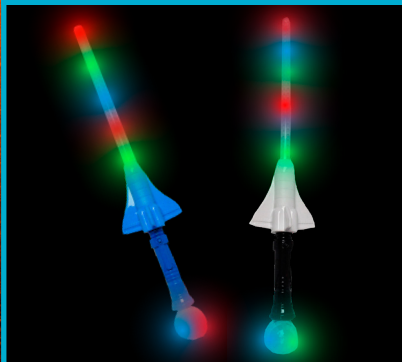

12-\$3.50 | 24-\$3.25 | 48-\$3.00

**29" MULTI-COLOR ASSORTED UNICORN SWORD 48/CASE**

**SW-2UNI**

12-\$3.25 | 24-\$3.00 | 48-\$2.75

**29" MULTI-COLOR UNICORN SWORD WITH PRISMATIC BALL 48/CASE**

**SW-CRYPIX**

12-\$3.50 | 48-\$3.25 | 96-\$3.00

**24" ASSORTED STYLE LED FLASHING BUBBLE POP SWORD 96/CASE**

**SW-SPACE**

12-\$4.25 | 24-\$4.00 | 48-\$3.75

**MULTI-COLOR LED SWORD WITH SOUND AND SPACE SHUTTLE HANDLE 48/CASE**