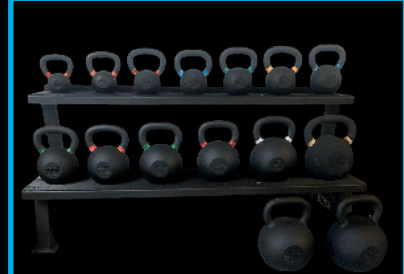

**5-75 LB KETTLE BELL SET
5-100 LB KETTLEBELL SET
WITH STORAGE RACK- PER
POUND PRICE**

**CALL FOR MORE
INFORMATION.**

DIS-PLATESET

$269.99

*SINGLE SIZES AVAILABLE