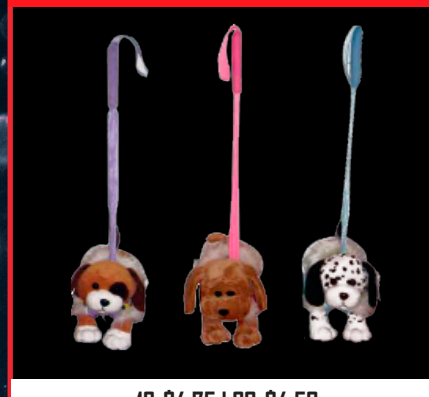

**PANDA ON A  
LEASH PLUSH  
20/CASE**

**NF-LEASHCAT**

12-\$4.75 | 20-\$4.50

**ASSORTED PLUSH CAT ON A LEASH 4 ASSORTED STYLES  
20/CASE**

**NF-LEASHDOG**

12-\$4.75 | 20-\$4.50

**ASSORTED PLUSH DOG ON A  
LEASH 3 ASSORTED STYLES  
20/CASE**