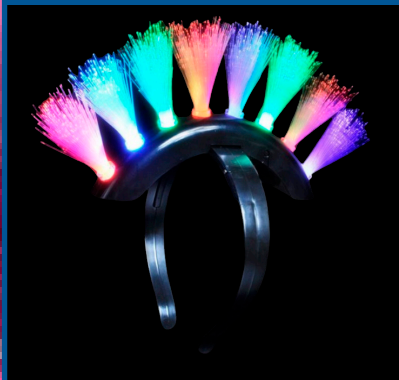

BA-MOHAWKF

12-$2.95 | 24-$2.75 | 48-$2.25

**LED FLASHING FIBER OPTIC
MOHAWK HEADBAND
48/CASE**