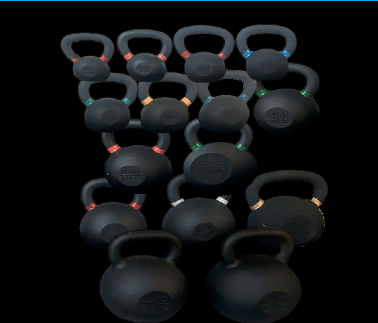

DIS-KETTLEBELL

**5-75 LB KETTLE BELL SET
5-100 LB KETTLEBELL SET
WITHOUT RACK- PER
POUND PRICE**

**CALL FOR MORE
INFORMATION.**