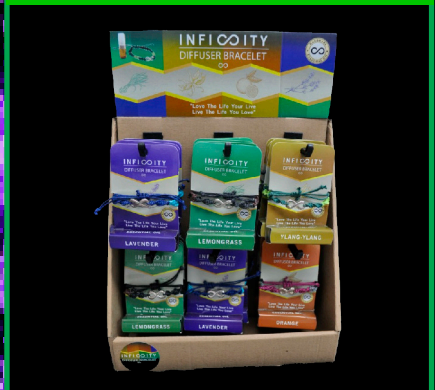

R-INFINITYBR

12-$2.50 | 24-$2.25 | 48-$2.00

**ASSORTED STYLE INFINITY
DIFFUSER BRACELET ATOMIZER
& ESSENTIAL OIL IN DISPLAY
24/DISPLAY | 144/CASE**