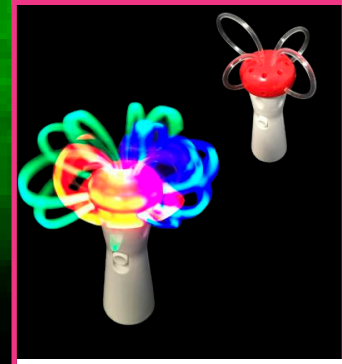

FL-WAND32

12-$2.50 | 24-$2.25 | 48-$2.00

LED MULTI-COLOR GYRO WAND 48/CASE