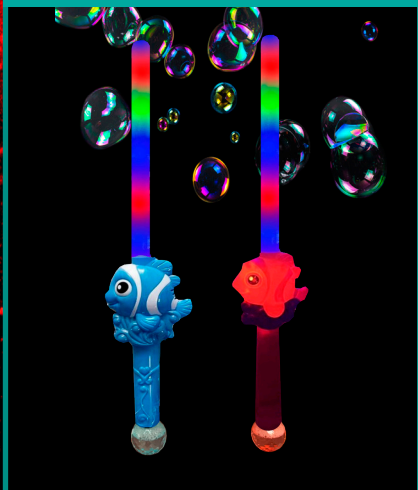

12-\$6.50 | 24-\$6.25 | 36-\$5.75

**LED MULTI-COLOR ASSORTED STYLE FISH BUBBLE SWORD 36/CASE**

**SW-BUBBLEPEN**

12-\$6.50 | 24-\$6.00 | 36-\$5.75

**LED PENGUIN BUBBLE SWORD 36/CASE**

**SW-BUBBLESNOW**

12-\$6.50 | 24-\$6.25 | 36-\$5.75