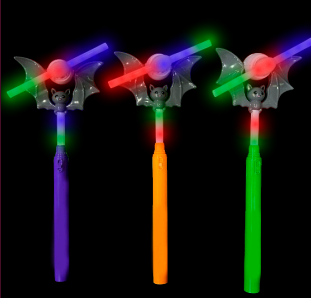

FL-BATWINDMILL

12-$3.50 | 24-$3.25 | 48-$3.00

**LED ASSORTED COLOR
BAT WINDMILL WAND
48/CASE**