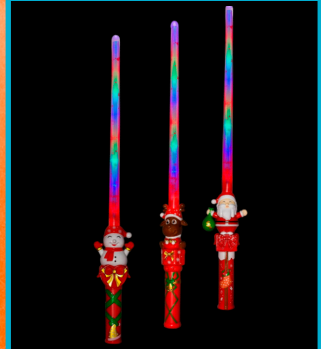

**24" SMALL ASSORTED  
COLOR DOUBLE LIGHT  
SABER RED/GREEN/BLUE  
96/CASE**

**SW-2SNOW**

12-\$4.00 | 24-\$3.75 | 48-\$3.50

**29" MULTI-COLOR  
SNOWMAN SWORD WITH  
LARGE PRISMATIC GLOBE  
48/CASE**

**SW-TREE**

12-\$3.25 | 36-\$3.00 | 72-\$2.75

**LED FLASHING  
ASSORTED COLOR  
TREE SWORD  
72/CASE**

**SW-SNOWFLAKE2**

12-\$3.00 | 72-\$2.75 | 48-\$2.50

**LED SOLID COLOR  
LIGHT UP ASSORTED  
SNOWFLAKE SWORD  
48/CASE**

**SW-CHASST**

12-\$4.00 | 48-\$3.50 | 96-\$3.25

**29" LED MULTI-  
COLOR ASSORTED  
CHRISTMAS SWORD  
96/CASE**

**SW-SNOWFLAKE**

12-\$3.25 | 24-\$3.00 | 48-\$2.75

**29" MULTI-COLOR  
SNOWFLAKE PRINT SWORD  
WITH SNOWFLAKE HANDLE  
48/CASE**