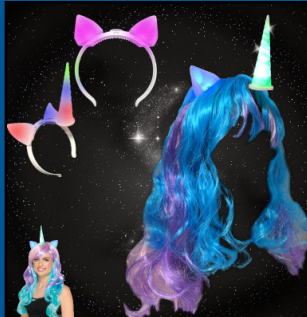

BA-CATUNI

12-$1.25 | 72-$1.15 | 144-$1.00

LED MULTI-COLOR CAT EARS WITH REMOVABLE UNICORN HORN
144/CASE