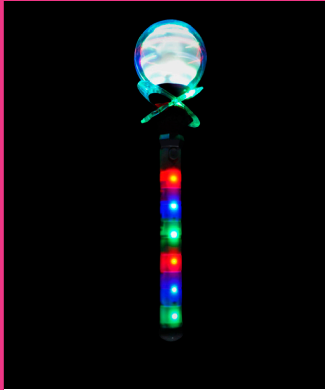

SP-MSBSH

12-$4.25 | 24-$4.00 | 48-$3.75

LED SHARK SPINNING BALL WAND WITH LED HANDLE 48/CASE