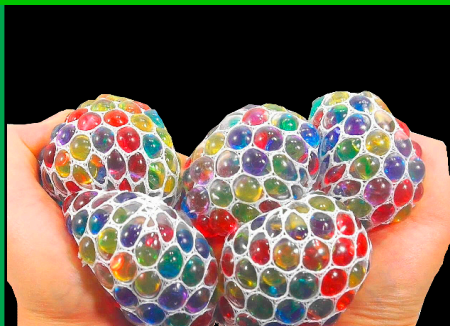

12-\$3.50 | 24-\$2.25 | 48-\$2.00

**JUMBO SQUEEZE BALL WITH WATER JELLY BEADS 48/CASE**

**PF-ORBGRAPE**

12-\$0.95 | 72-\$0.85 | 144-\$0.75

**2.5" JELLY BEAD SQUISHY MESH BALL 144/CASE**

**PF-ORBBAN**

\$0.50