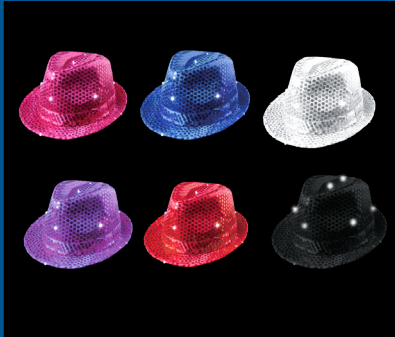

HAT-SEQUIN

12-$1.25 | 48-$1.00

**NON-FLASHING ASSORTED COLOR SEQUIN FEDORA
48/CASE**