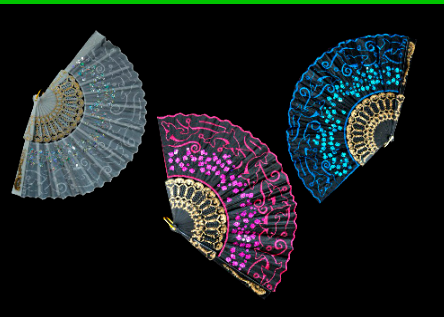

NF-FANGLIT

12-$1.75 | 72-$1.50 | 144-$1.25

ASSORTED STYLE HAND FAN 144/CASE