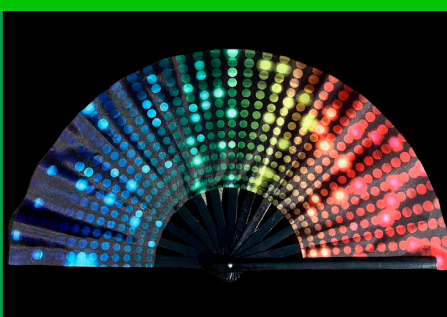

NF-FANXLGLIT

12-$3.00 | 36-$2.75 | 72-$2.50

24" GLITTER SEQUIN RAINBOW HAND FAN 72/CASE