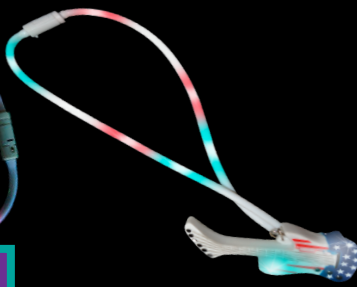

LN-CANADAFLAG

LN-SKATE

LN-GUITAR