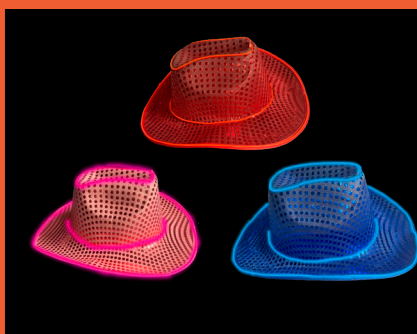

HAT-COWSEQUINCL

12-$5.25 | 24-$5.00 | 40-$4.75

LED FLASHING SEQUIN COWBOY HAT WITH CLOVER PRINT 40/CASE

HAT-COWCLOVER

12-$4.50 | 24-$4.25 | 48-$4.00

LED GREEN COWBOY HAT WITH CLOVER AND FEATHER BRIM 48/CASE

HAT-COWPRINT

12-$4.00 | 24-$3.75 | 48-$3.50

ASSORTED COLOR COW PRINT COWBOY HAT WITH LED BRIM 36/CASE

HAT-HTS033

12-$3.75 | 18-$3.50 | 24-$3.25

LED FLASHING KIDS ASSORTED COLOR COWBOY HAT 24/CASE

HAT-COWEL

12-$6.50 | 24-$6.25 | 48-$6.00

ASSORTED COLOR SEQUIN COWBOY HAT WITH EL-WIRE BRIM 36/CASE

HAT-USASTRAWBLK

12-$8.00 | 25-$7.00 | 50-$6.75

NON-FLASHING GREY/BLACK ASSORTED STRAW COWBOY HAT 50/CASE

HAT-COWGRIR

12-$4.00 | 24-$3.75 | 48-$3.50

LED GREEN IRIDESCENT COWBOY HAT 48/CASE

HAT-COWMARDI

6-$6.25 | 12-$6.00 | 24-$5.75

LED FLASHING KIDS ASSORTED COLOR COWBOY HAT 24/CASE