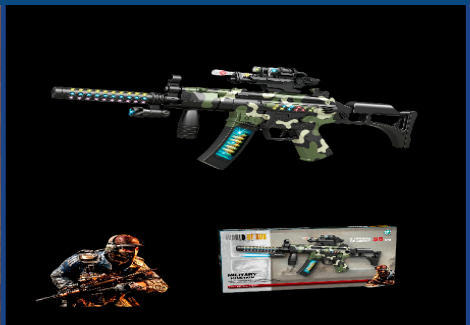

TOY-GUN722B

12-$4.50 | 24-$4.25 | 48-$4.00

**CAMO MACHINE GUN WITH LIGHTS AND SOUND BOXED
48/CASE**