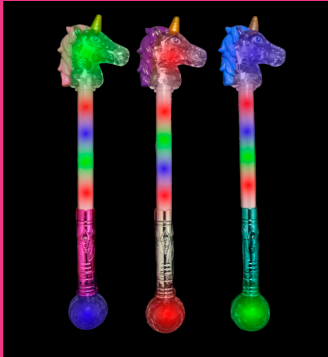

**FL-BATONUNI**

\$1.00 **WOW!**

**18" FLASHING LED UNICORN PRINT BATON 48/CASE**

**FL-WAND8131**

12-\$3.50 | 36-\$3.25 | 72-\$3.00

**ASSORTED STYLE LED DINOSAUR WAND WITH SPRAY FEATURE 72/CASE**

**FL-UNICORN21**