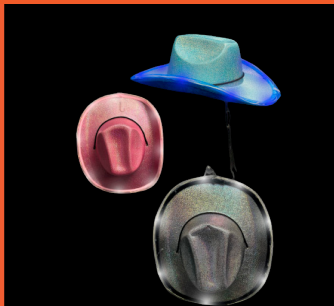

HAT-COW2

12-$4.50 | 24-$4.25 | 48-$4.00

**ASSORTED COLOR
LED FLASHING
GLITTER COWBOY HAT
48/CASE**