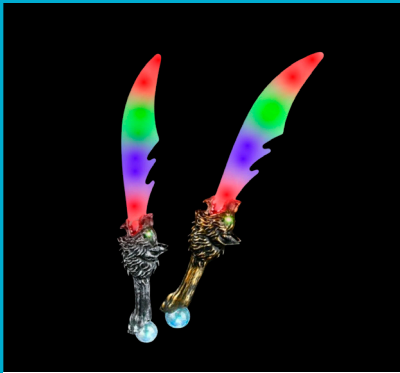

SW-WOLF

12-$3.25 | 24-$3.00 | 48-$2.75

LED MULTI-COLOR FLASHING ASSORTED COLOR WOLF HANDLE SWORD-NO SOUND 48/CASE