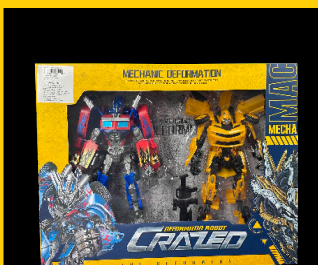

TOY-TRANSROBO

6-$15.25 | 12-$14.75 | 16-$14.25

**BOXED TRANSFORMING
ROBOT SET
16/CASE**