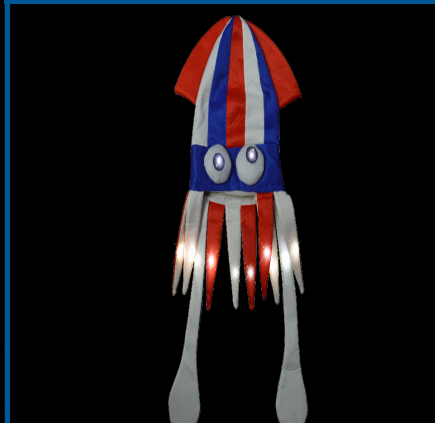

HAT-SQUIDRWB

12-$4.00 | 24-$3.50 | 48-$3.25

**LED RED/WHITE/BLUE
SQUID HAT
48/CASE**