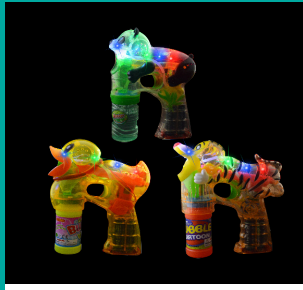

FL-BGASST

12-$4.25 | 24-$4.00 | 48-$3.75

LED ASSORTED STYLE DUCK, TIGER, PANDA BUBBLE BLOWER 48/CASE