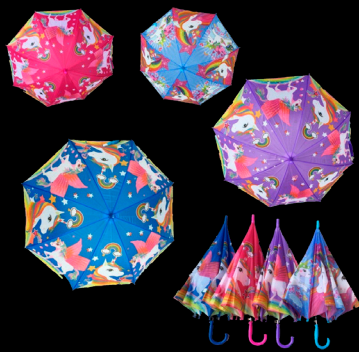

**NF-UMBRELLASST**

12-\$3.50 | 48-\$3.00 | 96-\$2.50

**ASSORTED STYLE  
CHILDRENS  
UMBRELLAS  
96/CASE**

**NF-UMB3246**

12-\$3.75 | 24-\$3.25 | 48-\$3.00

**ASSORTED PRINT  
LARGE UMBRELLA  
48/CASE**

**NF-UMBRELLAUNI**