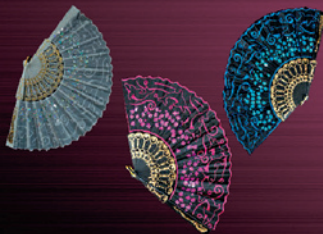

REDEMPTION

NF-ANIMALTAILKEY

12-$3.35 | 72-$2.85 | 144-$2.60

CLIP ON FURRY JUMBO ANIMAL TAIL KEYCHAIN ASSORTED STYLES 144/CASE

NF-TAILKEYRAIN

12-$3.50 | 72-$3.00 | 144-$2.75

16" RAINBOW ANIMAL TAIL KEY CHAIN 144/CASE

R-CHICKEN

12-$2.50 | 72-$2.25 | 144-$2.00

12" ASSORTED STYLE SHRILLING CHICKEN 144/CASE

R-DINOSAUR

12-$2.50 | 36-$2.25 | 72-$2.00

12" ASSORTED STYLE SHRILLING DINOSAUR 72/CASE

NF-RAINFLAG

12-$1.35 | 72-$1.10 | 144-$0.85

NON-FLASHING 11X17 RAINBOW FLAG ON WOODEN STICK 144/CASE

NV-RUBANDZ24

$24/BAG

ASSORTED SHAPED RUBBER BANDZ BRACELET 480/CASE

R-RUBDUCK

24-$0.60 | 144-$0.50 | 288-$0.40

ASSORTED STYLE 2" RUBBER DUCK 288/CASE

R-WALLET

12-$1.00 | 72-$0.80 | 144-$0.65

WALLET WITH MONEY PRINT ASSORTED STYLES 144/CASE

R-LOOMSET

$1.50

COLORFUL LOOM BANDZ KIT INCLUDES 600 BANDS, CONNECTORS, CHARMS, AND LOOM STICK 144/CASE

NF-FANGLIT

12-$3.10 | 72-$2.85 | 144-$2.35

NON-FLASHING ASSORTED STYLE GLITTER HAND FANS 144/CASE

PF-GUMMYBALL

12-$1.75 | 24-$1.50 | 48-$1.25

LARGE ASSORTED COLOR NEON SQUISHY BALL 12/DISPLAY 48/CASE

PF-GUMMYBALLSM

12-$1.00 | 72-$0.75 | 144-$0.60

SMALL ASSORTED COLOR NEON SQUISHY BALL 24/DISPLAY 44/CASE