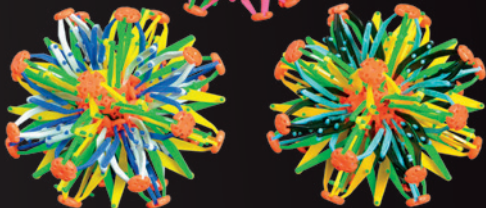

NF-SPACEBALL4

48-$3.00

144-$2.50

288-$2.00

ASSORTED COLOR
NON FLASHING MULTI-
COLOR EXPANDABLE BALL
48/CASE