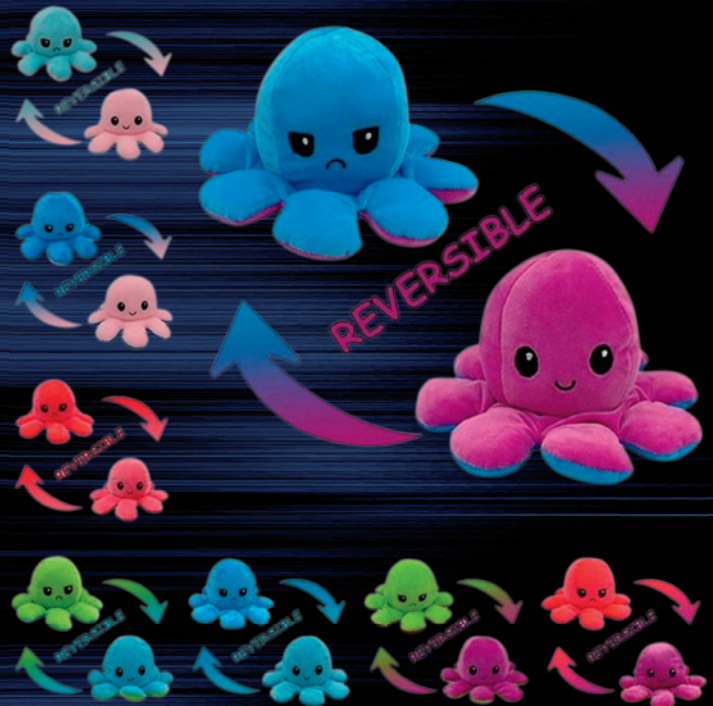

ASSORTED COLOR REVERSIBLE PLUSH OCTOPUS
60/CASE

R-OCTOPUS50 20"

12-$6.75 | 20-$6.50 | 40-$6.00

ASSORTED COLOR REVERSIBLE PLUSH OCTOPUS
40/CASE