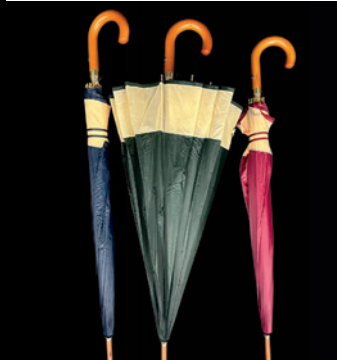

NF-WOODUMBRELLA
12-$5.00 | 24-$4.75 | 48-$4.50

ASSORTED COLOR UMBRELLA WITH WOODEN HANDLE
48/CASE