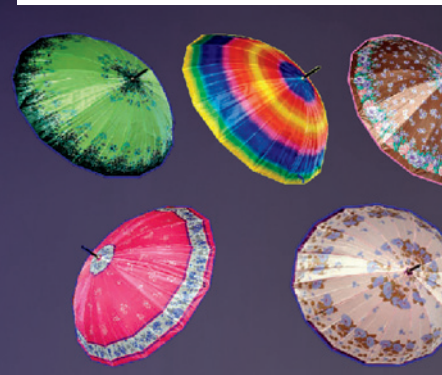

ASSORTED STYLE LARGE UMBRELLA
48/CASE

NF-UMBRAIN
12-$5.00 | 24-$4.25 | 48-$3.75