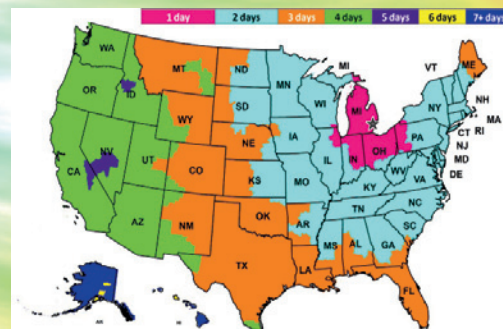

RETURN POLICY

Wholesale products are imported in large quantities, therefore, defective product may inadvertently ship to you. All prices are off-set to include a 10% defective product discount, regardless of quantity ordered. We accept returns for any individual product that contains more than 10% defective pieces. All returns must be pre-approved within 30 days of the shipping date of the

original order. Please call 800-809-4569 to make a return/refund claim. If you are unsatisfied with a product, or wish to return a non-defective product, please call for authorization. A 25% restocking fee applies to the return of non-defective products. **Used, reconditioned, clearance and close-out merchandise is sold AS-IS. We DO NOT accept returns for these items**

MERCHANDISE SOLD BY GLOWORKS IMPORTS, INC. IS NOT INTENDED FOR CHILDREN UNDER THE AGE OF 5, WITHOUT DIRECT ADULT SUPERVISION.

Minimum order requirements, pricing, case quantities, display counts, and item availability is subject to change throughout the year. It is our goal to make your experience with Gloworks a positive one. Please be sure to confirm pricing and delivery times to ensure a successful ordering experience. Thank you for ordering with us.

DISCLOSURE PRICING SUBJECT TO CHANGE DUE TO INCREASING MATERIAL COST AND SHIPPING CHARGES