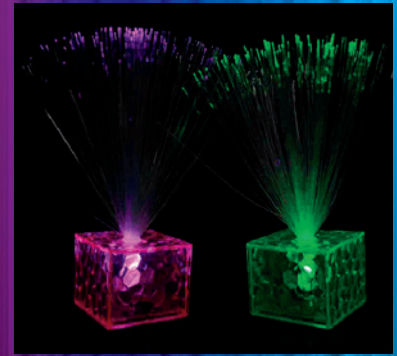

FL-GIFTFIBER

12-$1.25 | 72-$1.00 | 144-$.75

FIBER OPTIC CENTERPIECE WITH WATER CUBE IN BASE AND LED LIGHTS
144/CASE