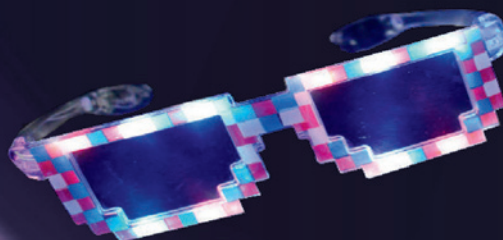

LED FLASHING RED/WHITE/
BLUE PIXEL SUNGLASSES
144/CASE

SUN-LEDY

12-$2.25