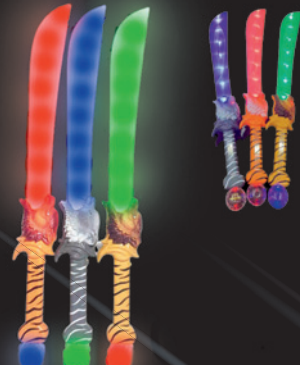

ASSORTED STYLE
LED ANIMAL SWORD
96/CASE

SW-HANDLE

12-$2.50 | 48-$2.25 | 96-$2.00