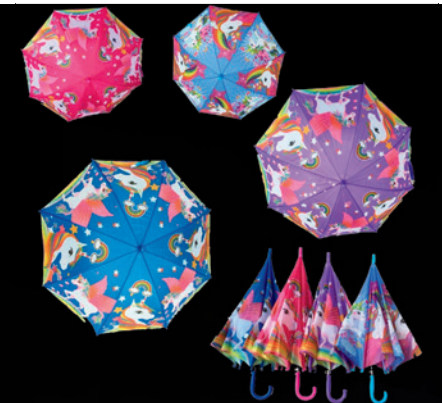

**NF-UMBRELLASST**  
12-\$3.50 | 24-\$3.00 | 48-\$2.50

ASSORTED STYLE CHILDRENS UMBRELLAS  
48/CASE

**NF-UMB3246**  
12-\$4.50 | 24-\$4.00 | 48-\$3.50

ASSORTED PRINT LARGE UMBRELLA  
48/CASE

**NF-UMBRELLAUNI**  
12-\$2.75 | 48-\$2.50