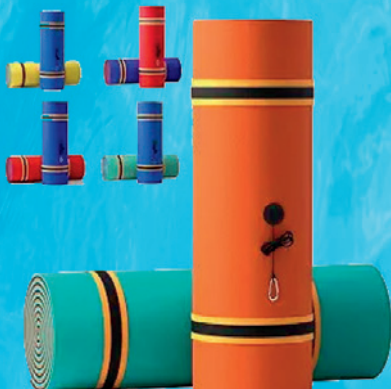

Non-slip Design

Soft & Durable

High Bearing Capacity

Healthy Material

**SM-MATSM**  
**\$159.99**

ASSORTED COLOR TRI-COLOR TRIPLE LAYER FOAM FLATING

\*NOT FOR ONLINE RESALE\*

SM-57167