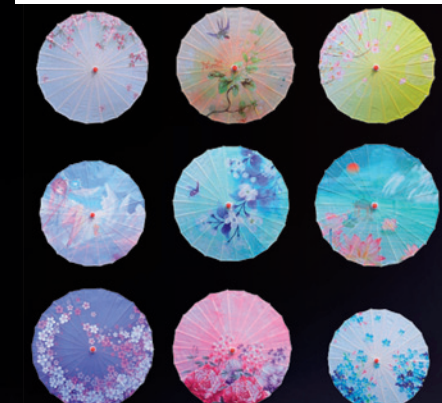

ASSORTED COLOR PRINTED CHINESE CRAFT UMBRELLA- WEATHER PROOF
48/CASE

NF-UMBRELLASM
12-$3.50 | 48-$3.25 | 96-$3.00